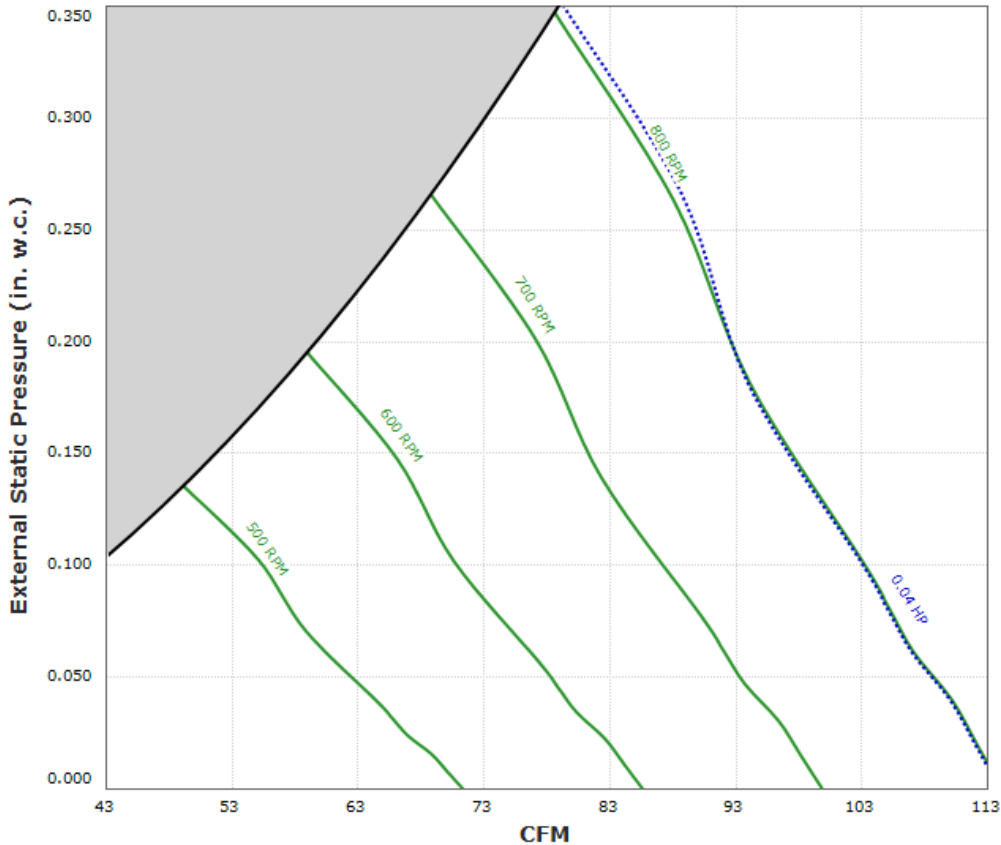

CFA-D90-RA Performance Curve

Max Sizeable RPM = 800 RPM. Curve shown extended beyond this point for reference only.